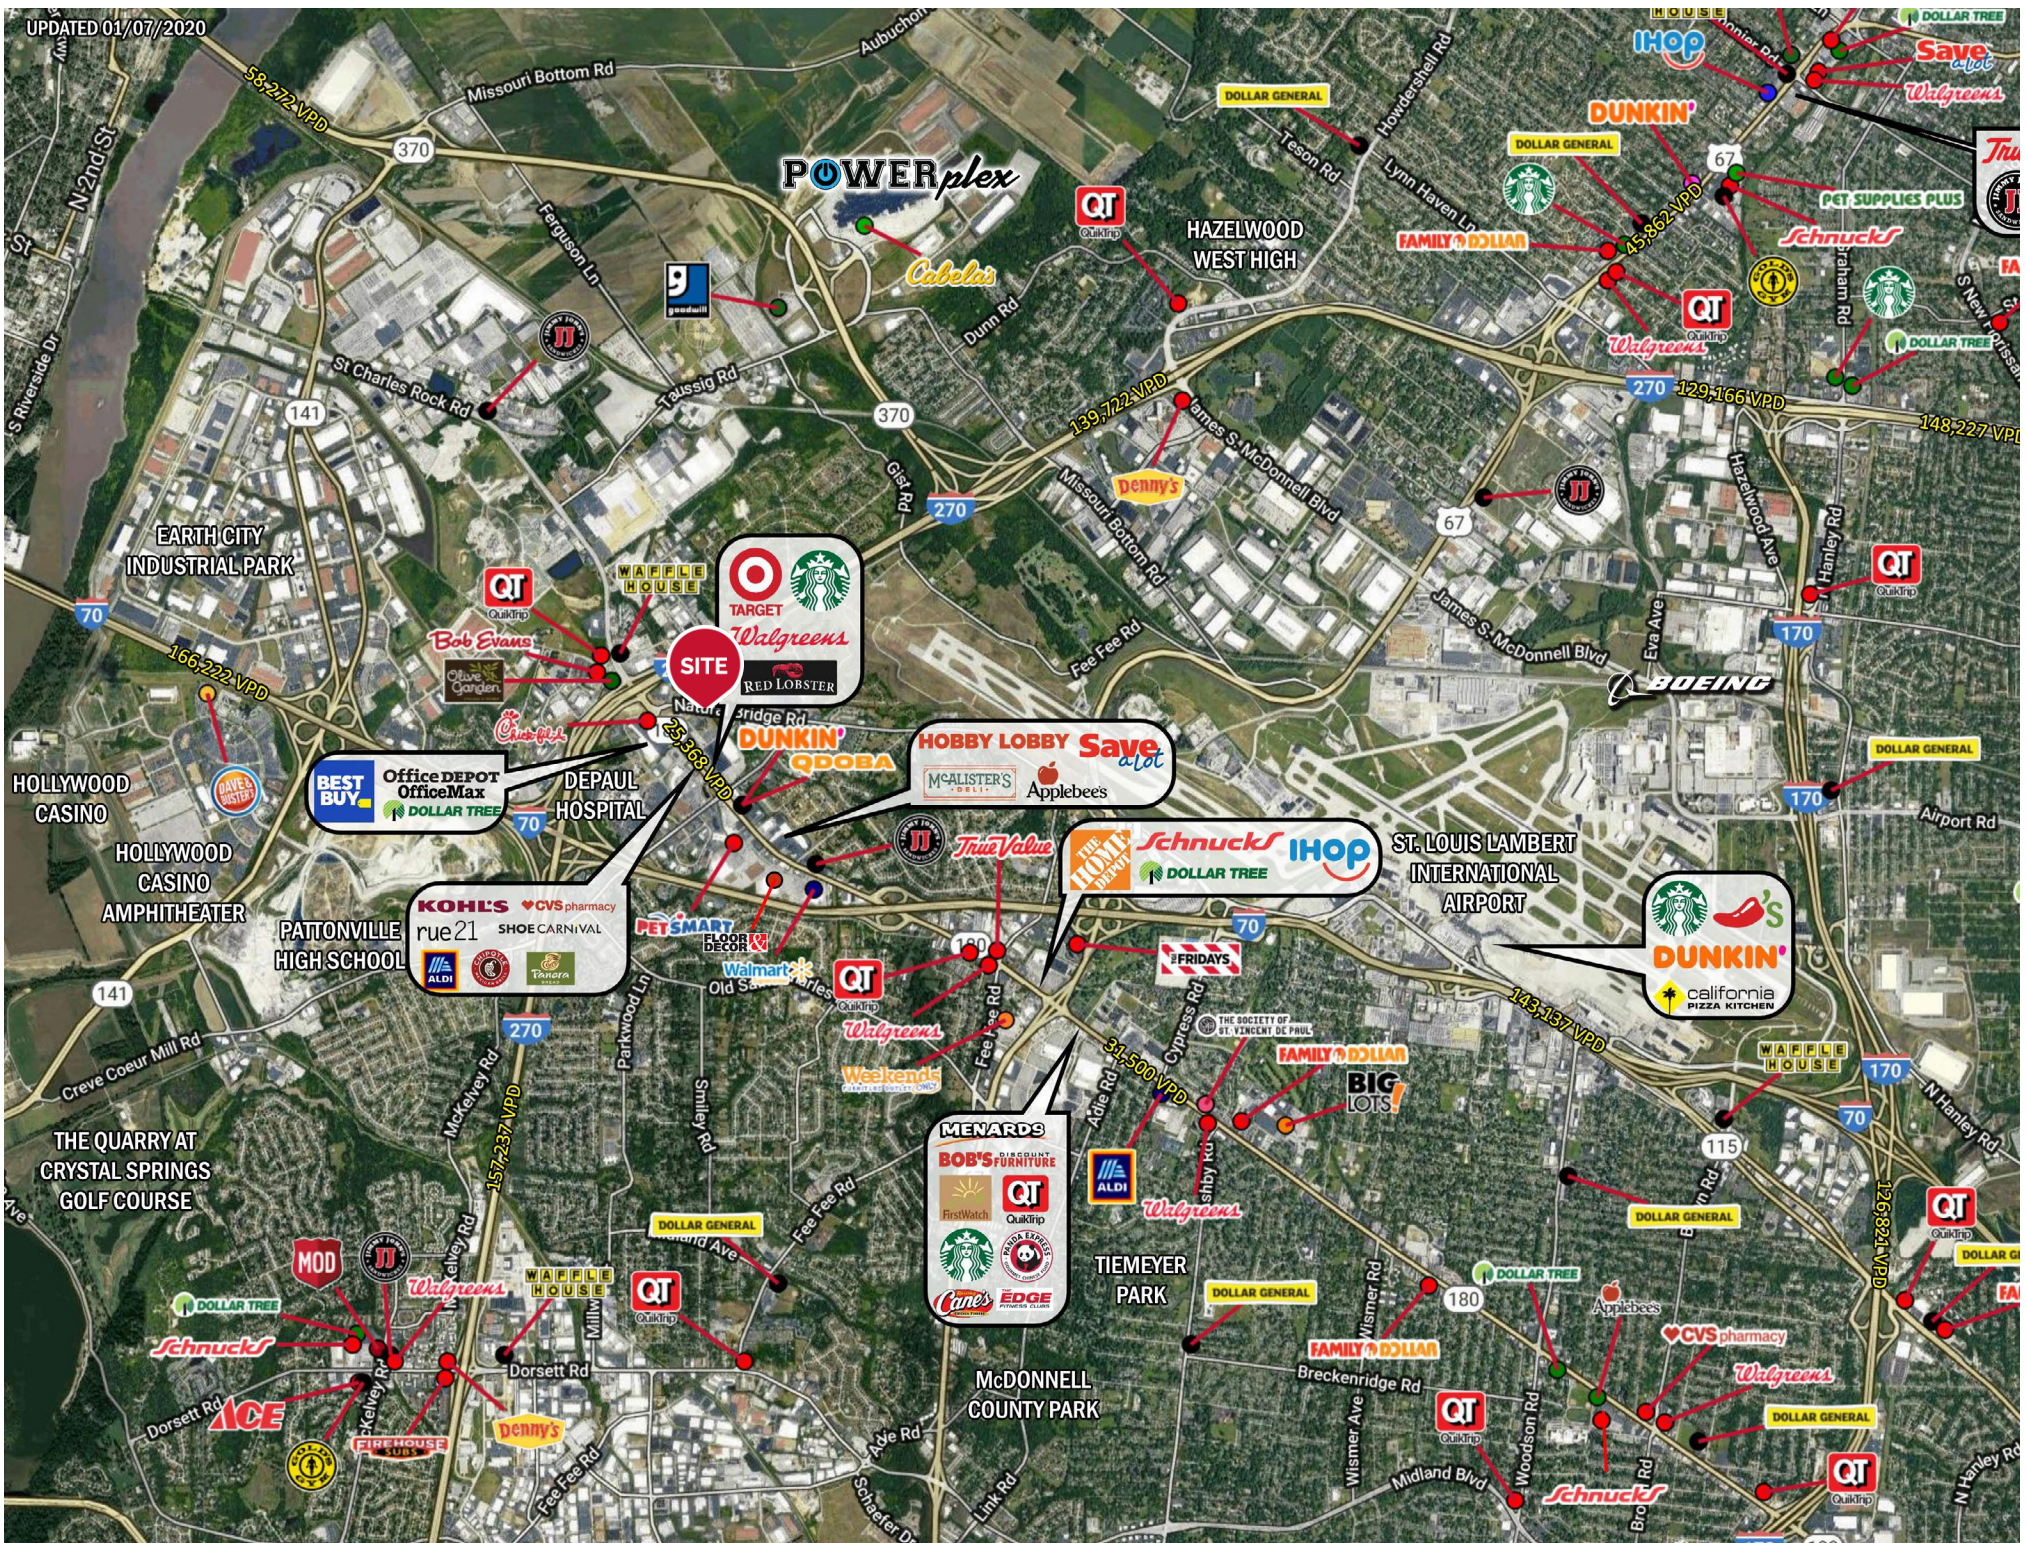

Excellent for owner-occupant or investment

Convenient access to I-270, DePaul Hospital, St. Louis Lambert International Airport, & retail along St. Charles Rock Road

New roof in 2011 | 53 parking spaces (14.85/1,000 SF)

POWERplex

Cabela's

HAZELWOOD WEST HIGH

EARTH CITY INDUSTRIAL PARK

SITE

Target
Starbucks
Walgreens
Red Lobster

Hobby Lobby
Save a Lot
McAlister's Deli
Applebees

ST. LOUIS LAMBERT INTERNATIONAL AIRPORT

DEPAUL HOSPITAL

Kohl's
CVS pharmacy
rue21
Shoe Carnival

MENARDS
Bob's Furniture
First Watch
Starbucks
Panera
Cane's
Edge

Starbucks
Dunkin'
California Pizzeria Kitchen

McDONNELL COUNTY PARK

HOLLYWOOD CASINO
HOLLYWOOD CASINO AMPHITHEATER