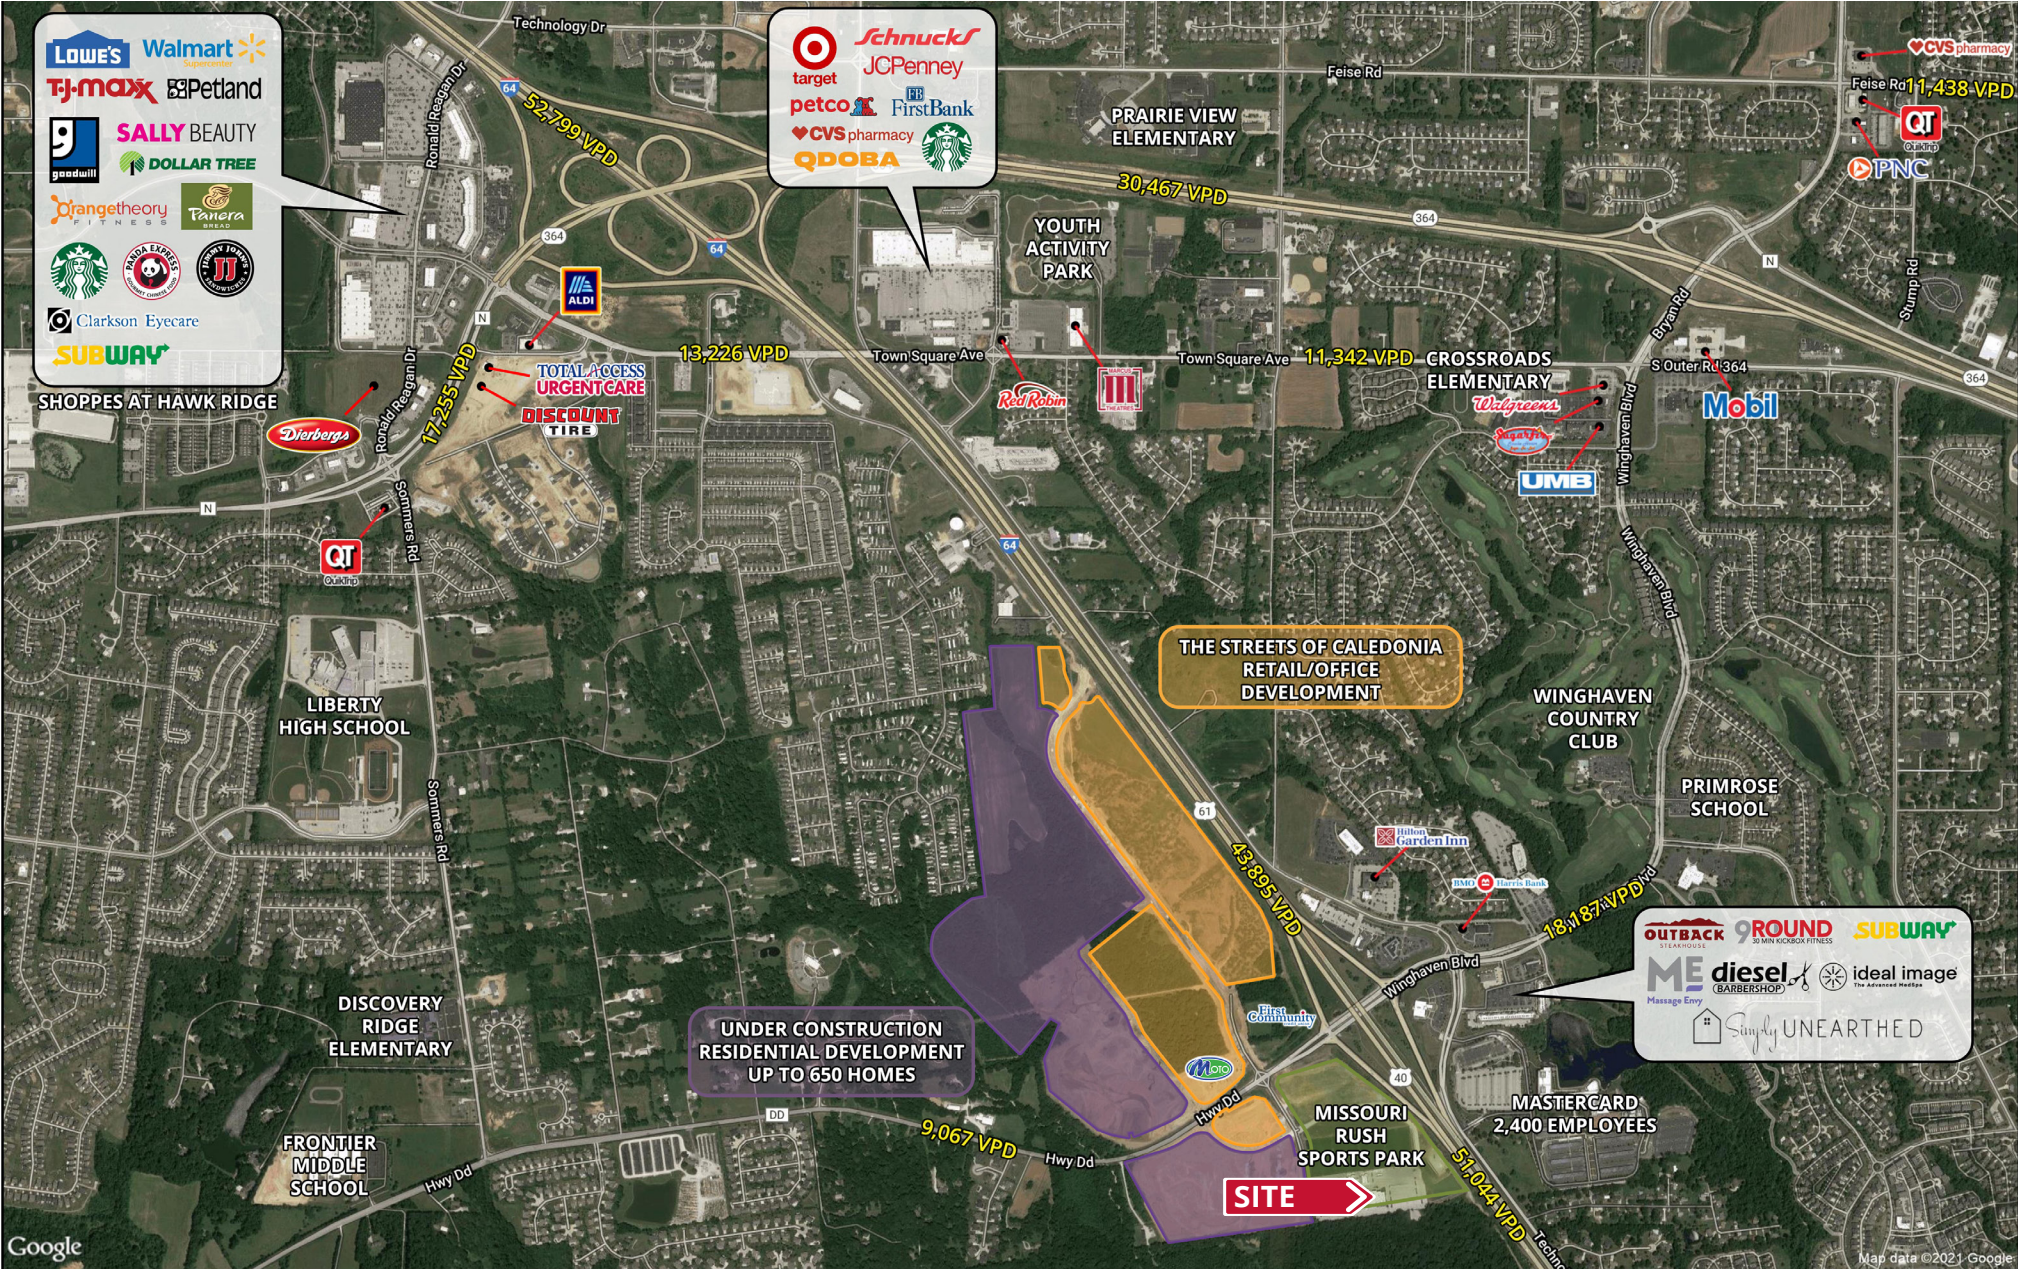

Trade Area Aerial