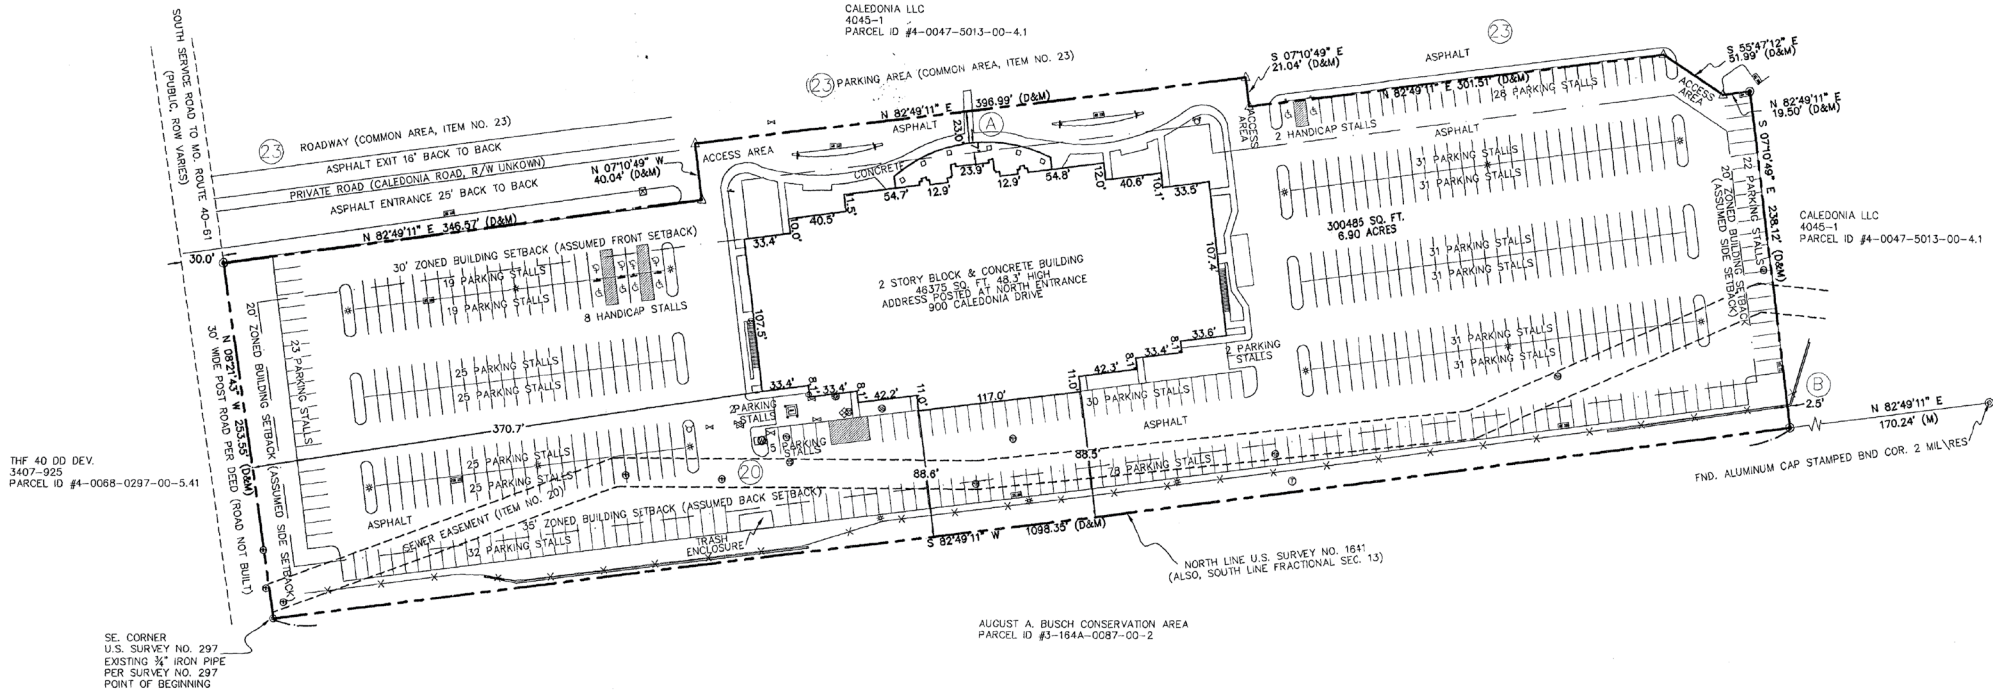

Survey

PACEPROPERTIES.COM | 314.968.9898

1401 South Brentwood Boulevard, Suite 900 | St. Louis, Missouri 63144