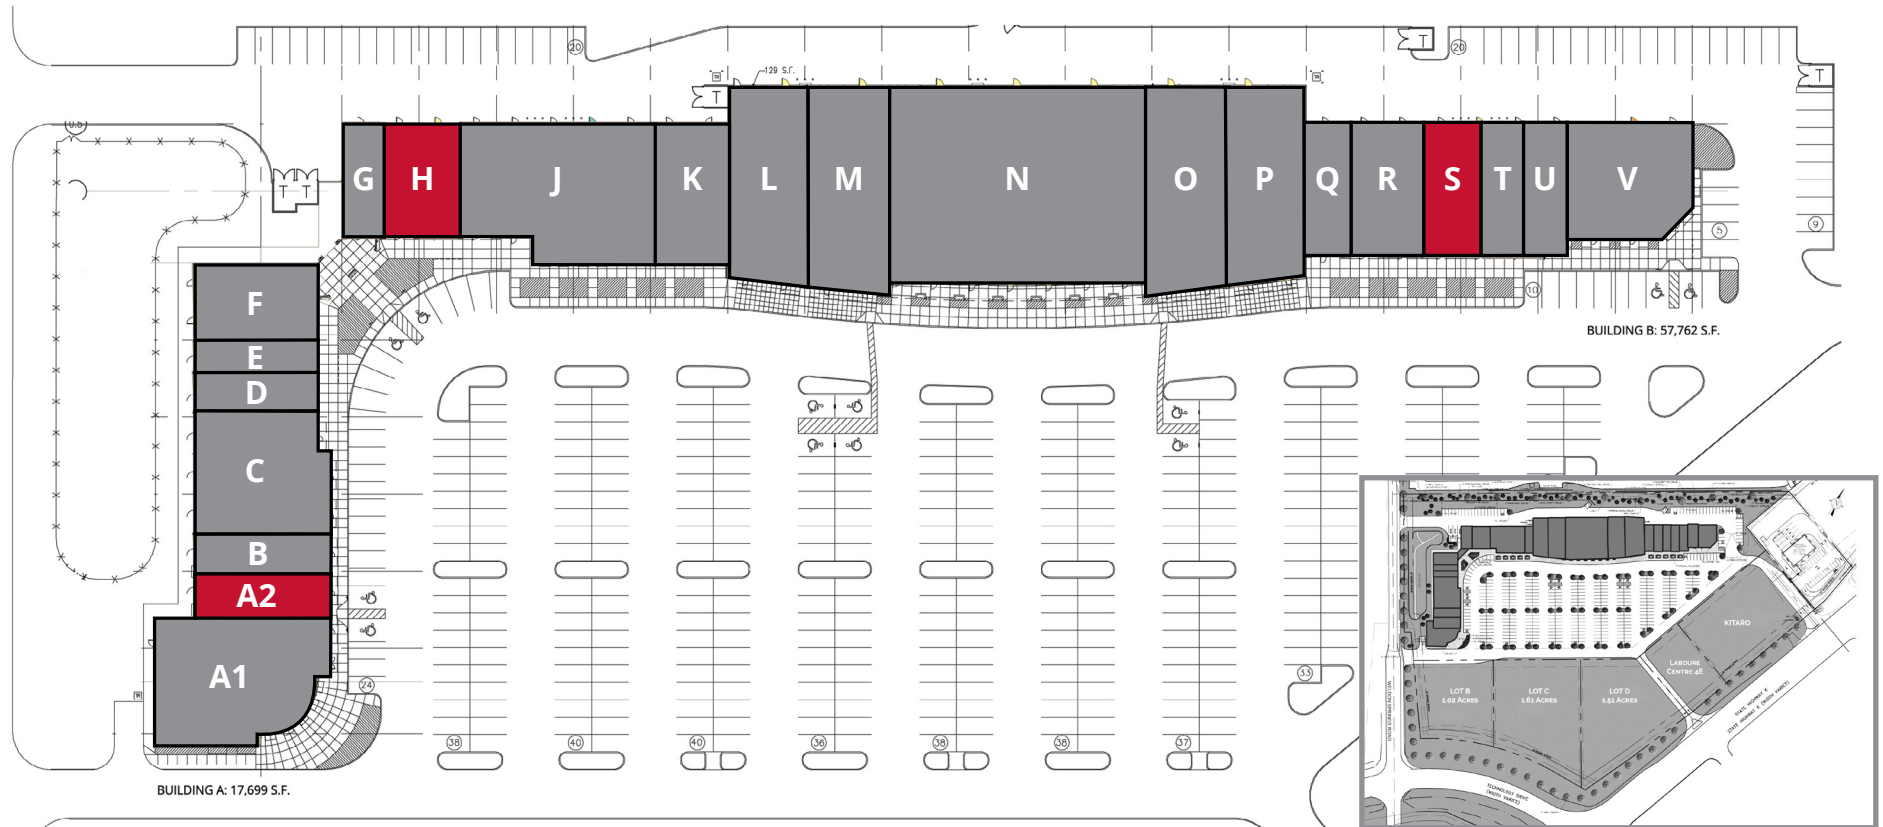

RETAIL FOR LEASE

Laboure Centre | Highway K & Technology Drive | O'Fallon, Missouri 63366

1,873 - 2,320 SF | Call for Details | Triple Nets: \$5.72/SF (2024 estimate)

PROPERTY DETAILS

Excellent visibility from I-64 & Highway K

Trade Area Aerial

Site Plan

Space	Status	SF	Space	Status	SF	Space	Status	SF
A1 - 4699	Advanced Bone & Joint	5,216	H - 4665 & 4667	AVAILABLE	2,320	Q - 4619	Fleet Feet	1,410
A2 - 4695	AVAILABLE	1,924	J - 4655	DaVita	6,596	R - 4615	SSM Physical Therapy	2,210
B - 4693	re:Fine Salon	1,412	K - 4651	Sound Health	2,849	S - 4613	AVAILABLE	1,873
C - 4689	Palen Music Center	4,255	L - 4647	Wag N Wash	3,961	T - 4611	Laboure Nails	1,196
D - 4687	Palen Music Center	1,261	M - 4643 & 4645	St Louis Pediatric Dentistry	4,286	U - 4609	Brass Rail Market	1,690
E - 4683 & 4685	Palen Music Center	1,110	N - 4629	Friar Tuck	14,481	V - 4601	Brass Rail	5,231
F - 4679 & 4681	O'Fallon Animal Hospital	2,521	O - 4625	F45 Training	4,286			
G - 4669	Laboure Cleaners	1,161	P - 4621	Swim Bike Run	4,087			