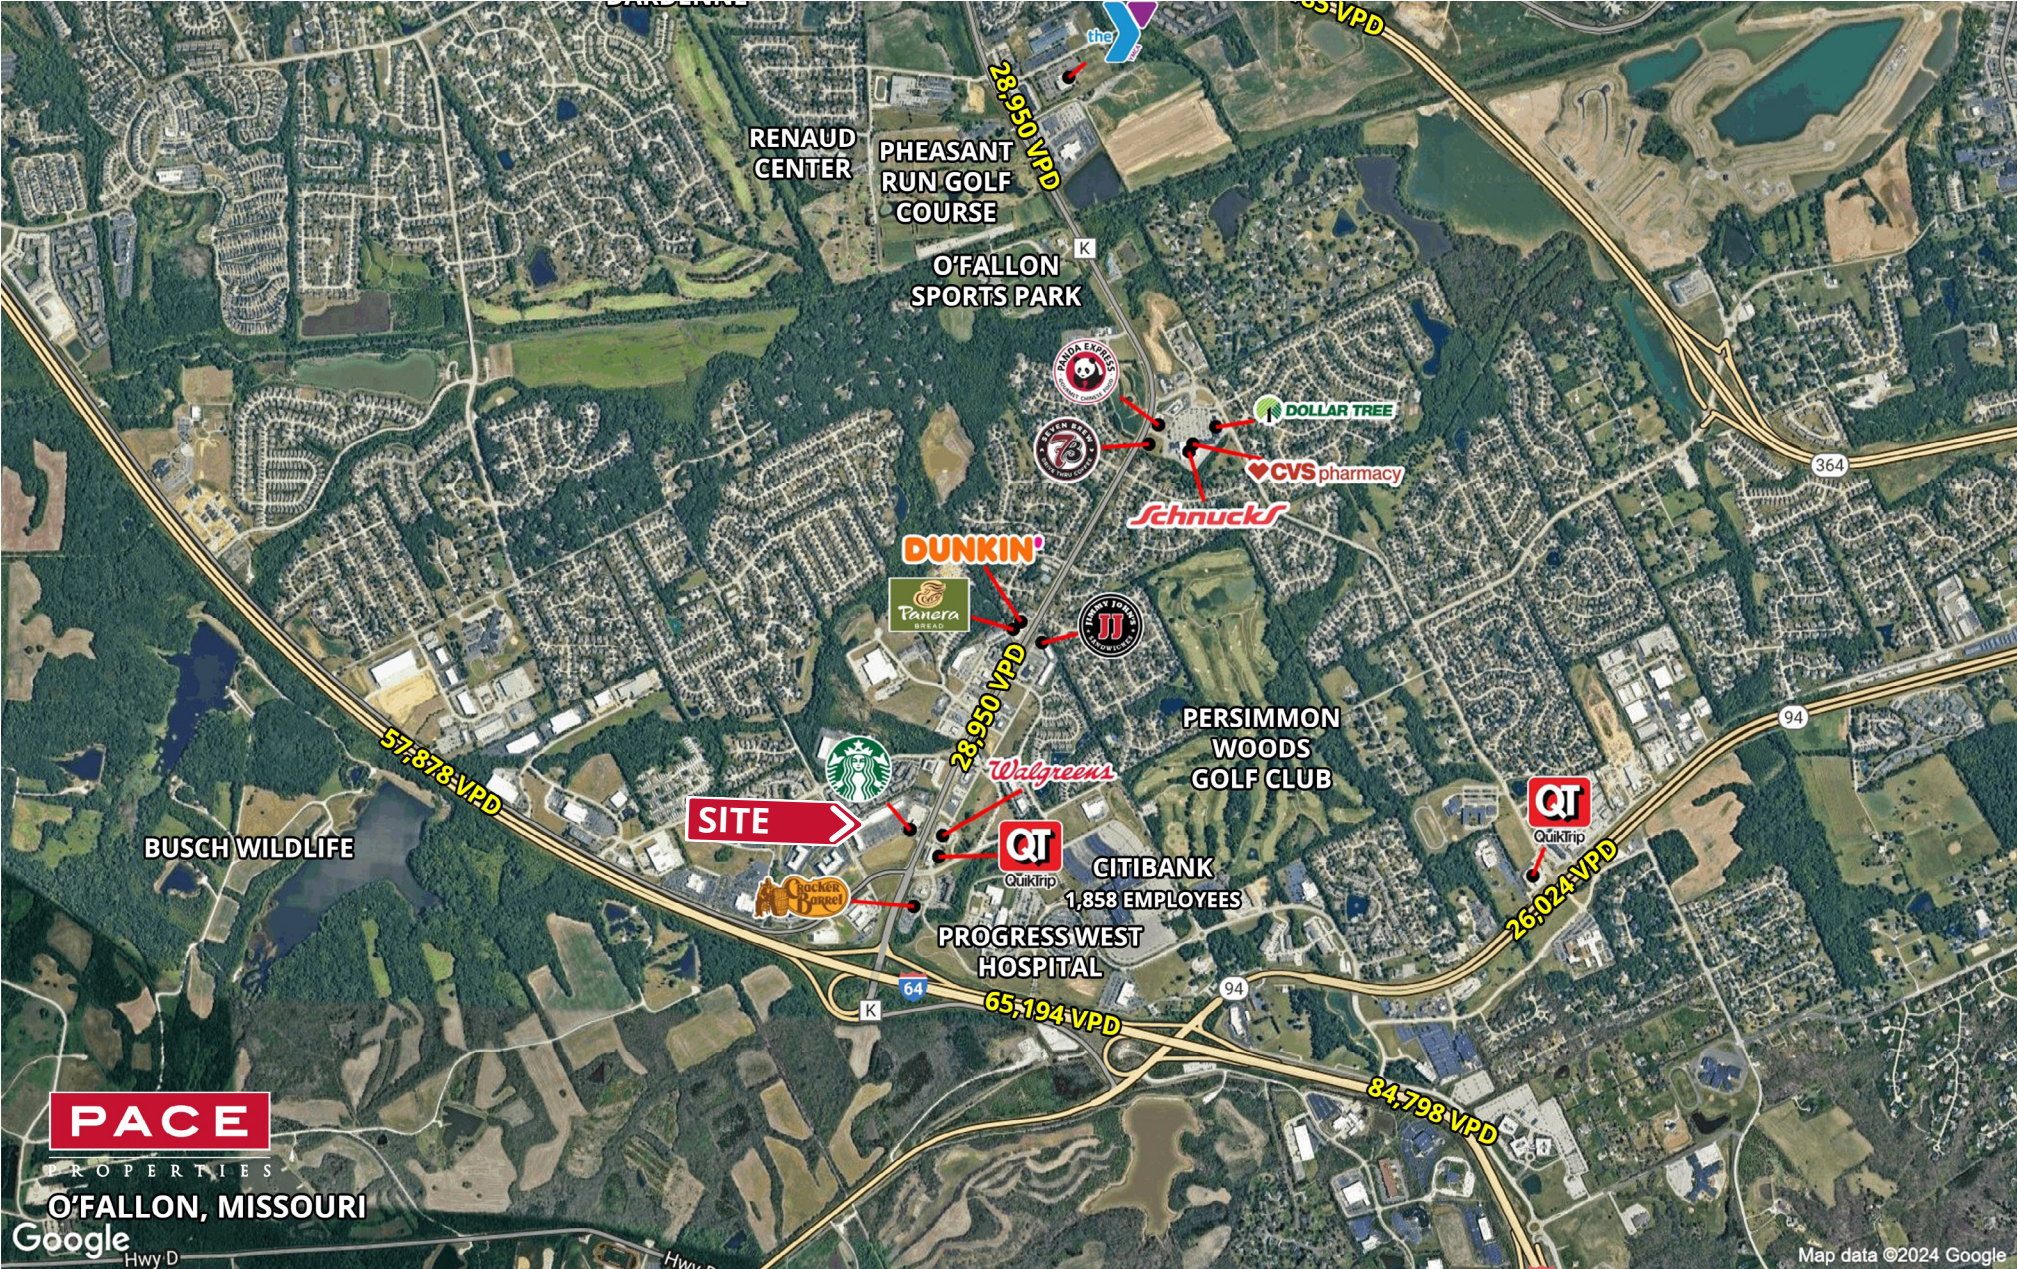

RETAIL FOR LEASE

Laboure Centre | Highway K & Technology Drive | O'Fallon, Missouri 63366

1,873 - 2,320 SF | Call for Details | Triple Nets: \$5.72/SF (2024 estimate)

PROPERTY DETAILS

Excellent visibility from I-64 & Highway K

Upscale retail storefronts & ample parking

Strong demographics

Growing daytime population: BJC Healthcare, Verizon,
Mastercard, APC, & Fireman's Fund

Highway K - 28,950 VPD | I-64 - 65,194 VPD

Kate Grewe

314.785.7662

Trade Area Aerial

Site Plan

Space	Status	SF	Space	Status	SF	Space	Status	SF
A1 - 4699	Advanced Bone & Joint	5,216	H - 4665 & 4667	AVAILABLE	2,320	Q - 4619	Fleet Feet	1,410
A2 - 4695	AVAILABLE	1,924	J - 4655	DaVita	6,596	R - 4615	SSM Physical Therapy	2,210
B - 4693	re:Fine Salon	1,412	K - 4651	Sound Health	2,849	S - 4613	AVAILABLE	1,873
C - 4689	Palen Music Center	4,255	L - 4647	Wag N Wash	3,961	T - 4611	Laboure Nails	1,196
D - 4687	Palen Music Center	1,261	M - 4643 & 4645	St Louis Pediatric Dentistry	4,286	U - 4609	Brass Rail Market	1,690
E - 4683 & 4685	Palen Music Center	1,110	N - 4629	Friar Tuck	14,481	V - 4601	Brass Rail	5,231
F - 4679 & 4681	O'Fallon Animal Hospital	2,521	O - 4625	F45 Training	4,286			
G - 4669	Laboure Cleaners	1,161	P - 4621	Swim Bike Run	4,087			