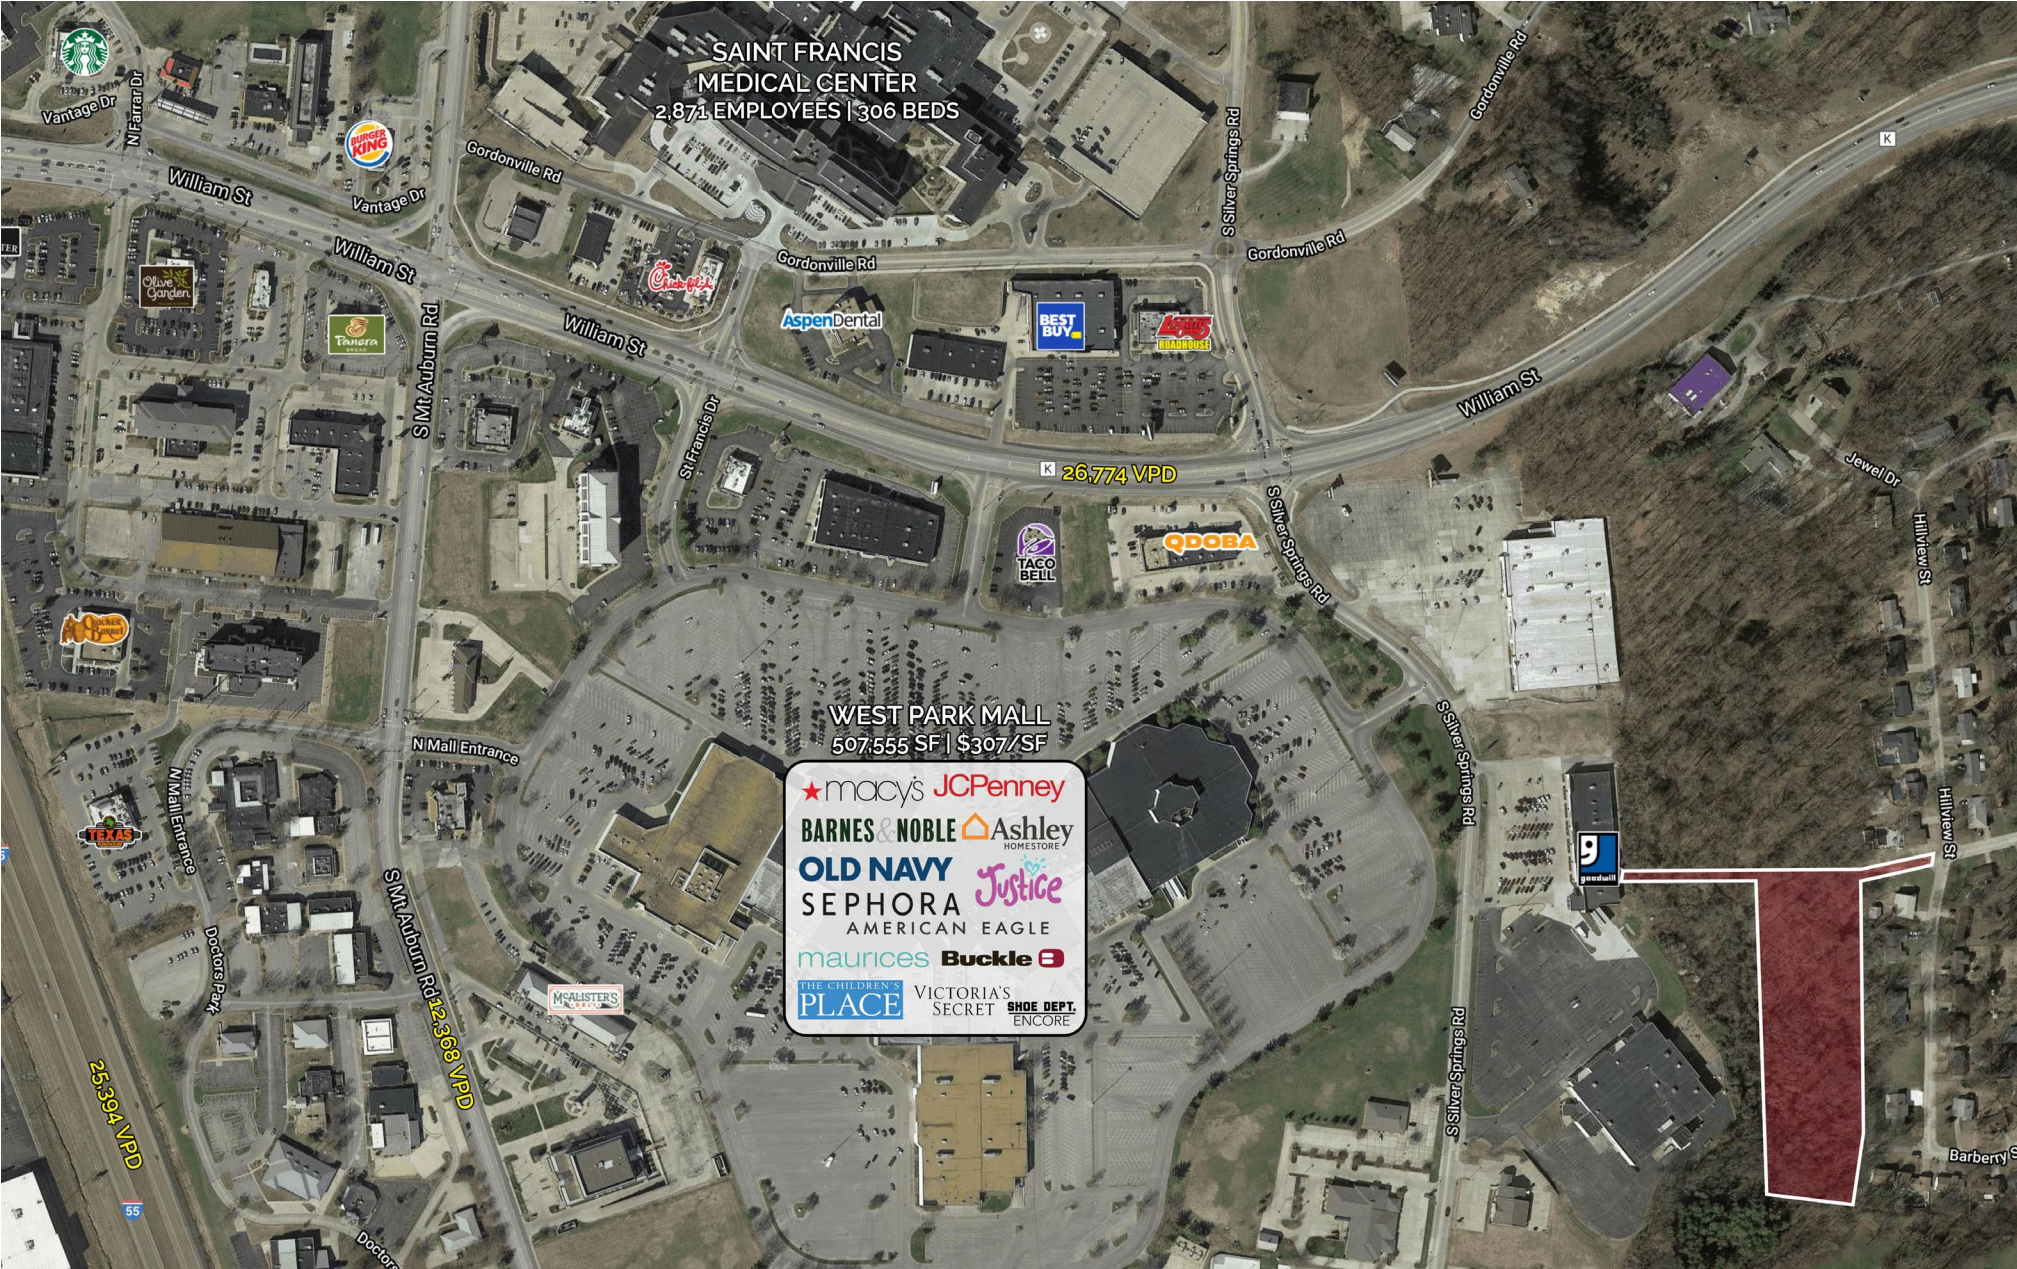

Zoomed Aerial

SAINT FRANCIS
MEDICAL CENTER
2,871 EMPLOYEES | 306 BEDS

WEST PARK MALL
507,555 SF | $307/SF

- ★ macy's JCPenney
- BARNES & NOBLE Ashley HOMESTORE
- OLD NAVY Justice
- SEPHORA AMERICAN EAGLE
- maurices Buckle
- THE CHILDREN'S PLACE VICTORIA'S SECRET SHOE DEPT. ENCORE

PACEPROPERTIES.COM | 314.968.9898

1401 South Brentwood Boulevard, Suite 900 | St. Louis, Missouri 63144